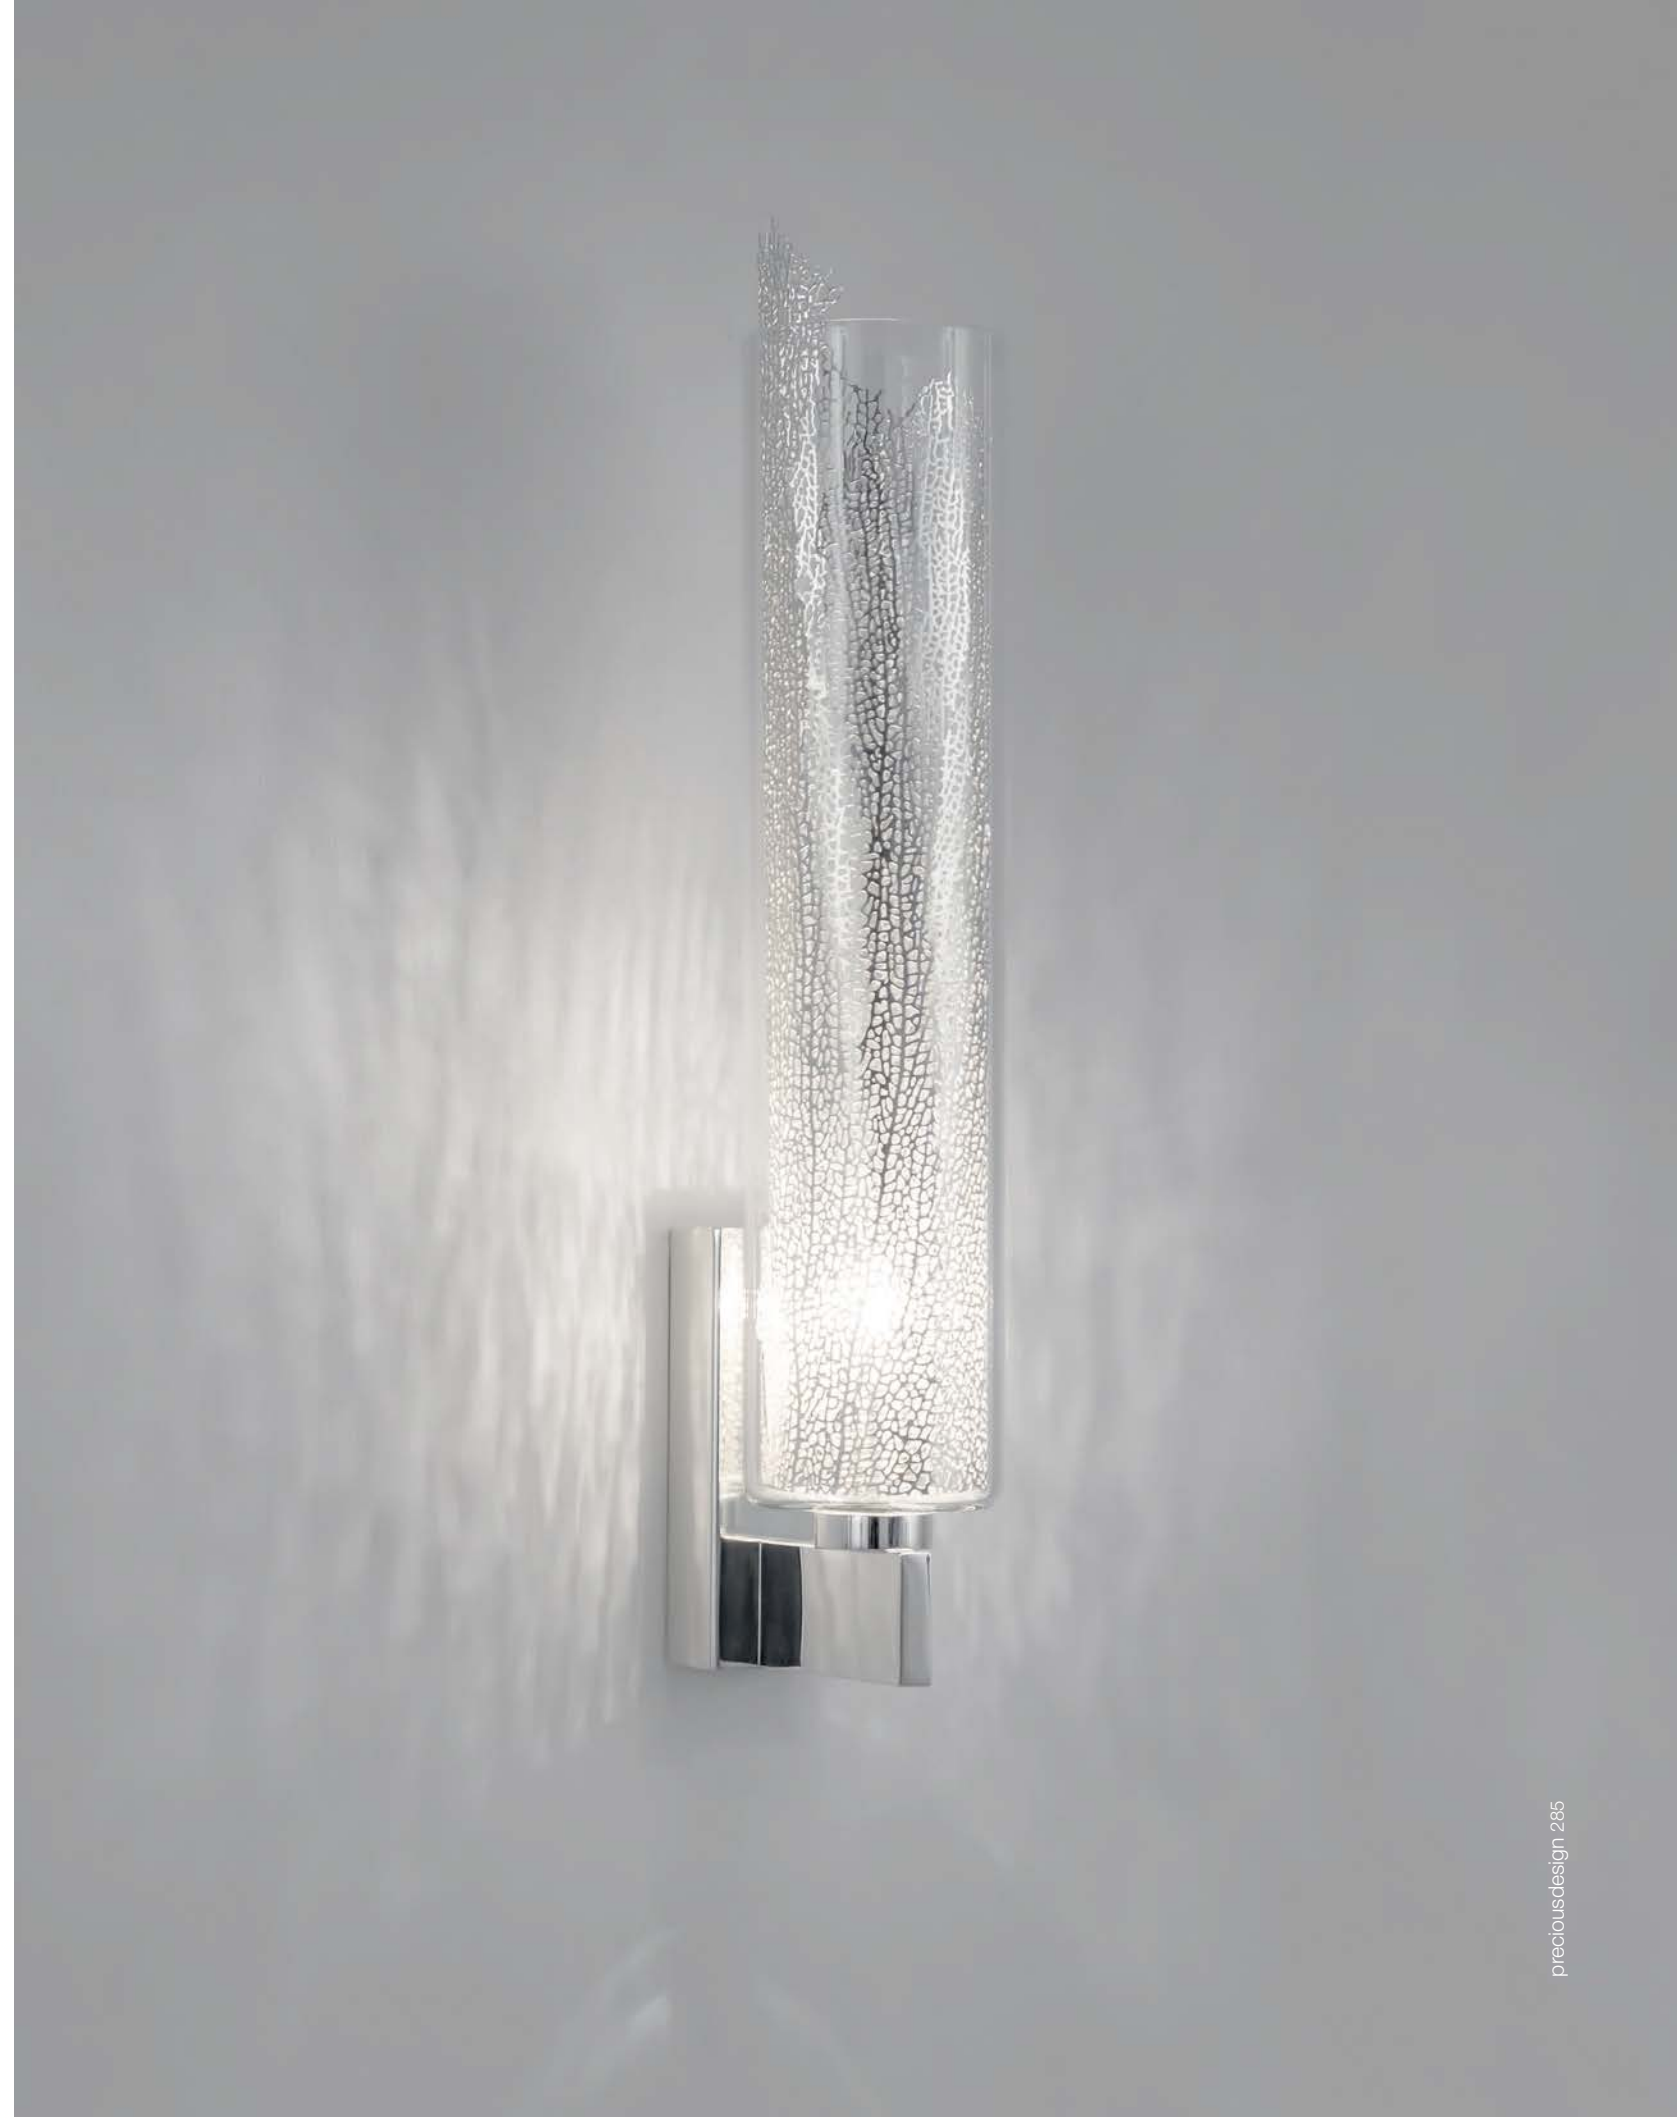

Frame, Nature's *Imprint.*

Capturing a moment in time, Frame features a metal coral leaf, enclosed inside a borosilicate glass preserving a delicate imprint of nature. Hidden inside is a single bulb which glows from within. Creating a stirring light that projects a dynamic shadow due to the permeable coral. Frame is available in white, red, gold plated or silver plated. Design Terzani Lab.

White and clear

LIGHT SOURCE		Q01S	Q02S	Q03S	LIGHT SOURCE		Q04A
230V	E14 LED	4W	4W	4W	230V	G9 LED	3,5W
	Dimmable	✓	✓	✓		Dimmable	✓
120V	E12 LED	4W	4W	4W	120V	G9 LED	4W
	Dimmable	✓	✓	✓		Dimmable	✓