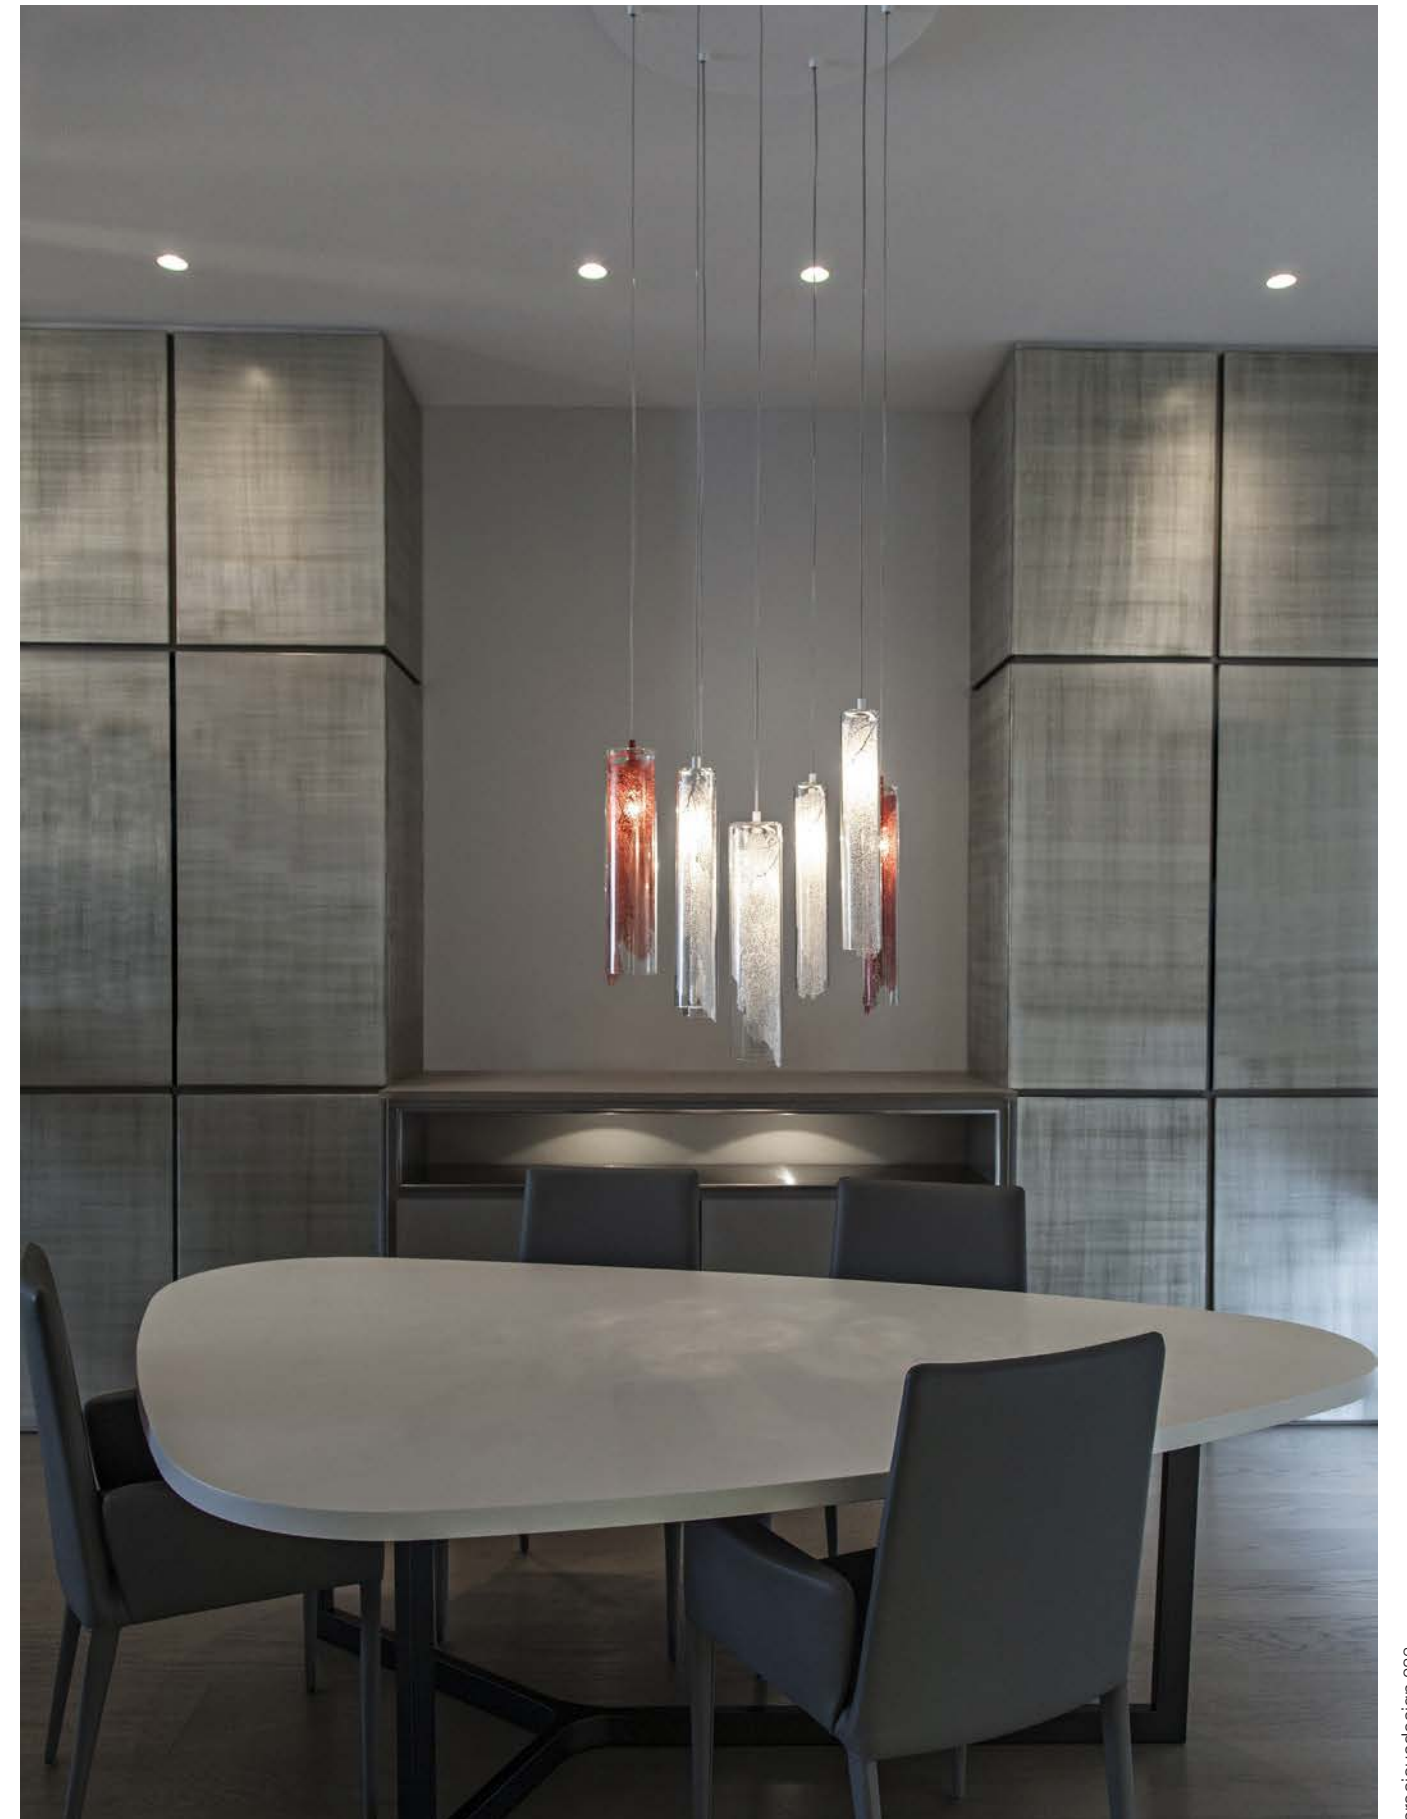

Frame, Nature's *Imprint.*

Capturing a moment in time, Frame features a metal coral leaf, enclosed inside a borosilicate glass preserving a delicate imprint of nature. Hidden inside is a single bulb which glows from within. Creating a stirring light that projects a dynamic shadow due to the permeable coral. Frame is available in white, red, gold plated or silver plated. Design Terzani Lab.

White and clear

LIGHT SOURCE		Q01S	Q02S	Q03S	LIGHT SOURCE		Q04A
230V	E14 LED	4W	4W	4W	230V	G9 LED	3,5W
	Dimmable	✓	✓	✓		Dimmable	✓
120V	E12 LED	4W	4W	4W	120V	G9 LED	4W
	Dimmable	✓	✓	✓		Dimmable	✓