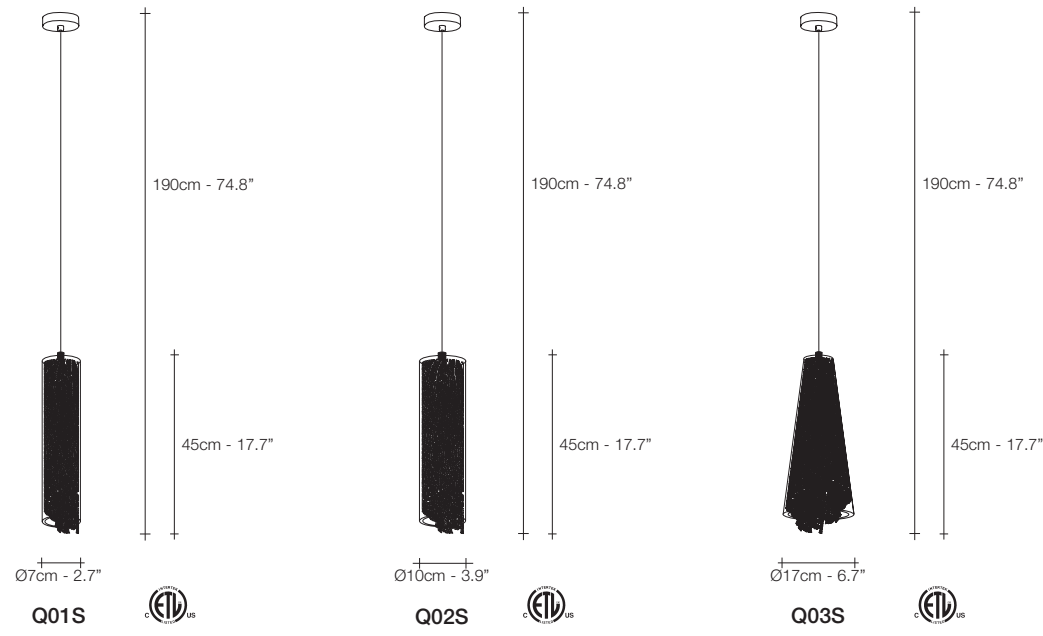

Frame, Nature's *Imprint.*

Capturing a moment in time, Frame features a metal coral leaf, enclosed inside a borosilicate glass preserving a delicate imprint of nature. Hidden inside is a single bulb which glows from within. Creating a stirring light that projects a dynamic shadow due to the permeable coral. Frame is available in white, red, gold plated or silver plated. Design Terzani Lab.

White and clear

LIGHT SOURCE		Q01S	Q02S	Q03S	LIGHT SOURCE		Q04A
230V	E14 LED	4W	4W	4W	230V	G9 LED	3,5W
	Dimmable	✓	✓	✓		Dimmable	✓
120V	E12 LED	4W	4W	4W	120V	G9 LED	4W
	Dimmable	✓	✓	✓		Dimmable	✓