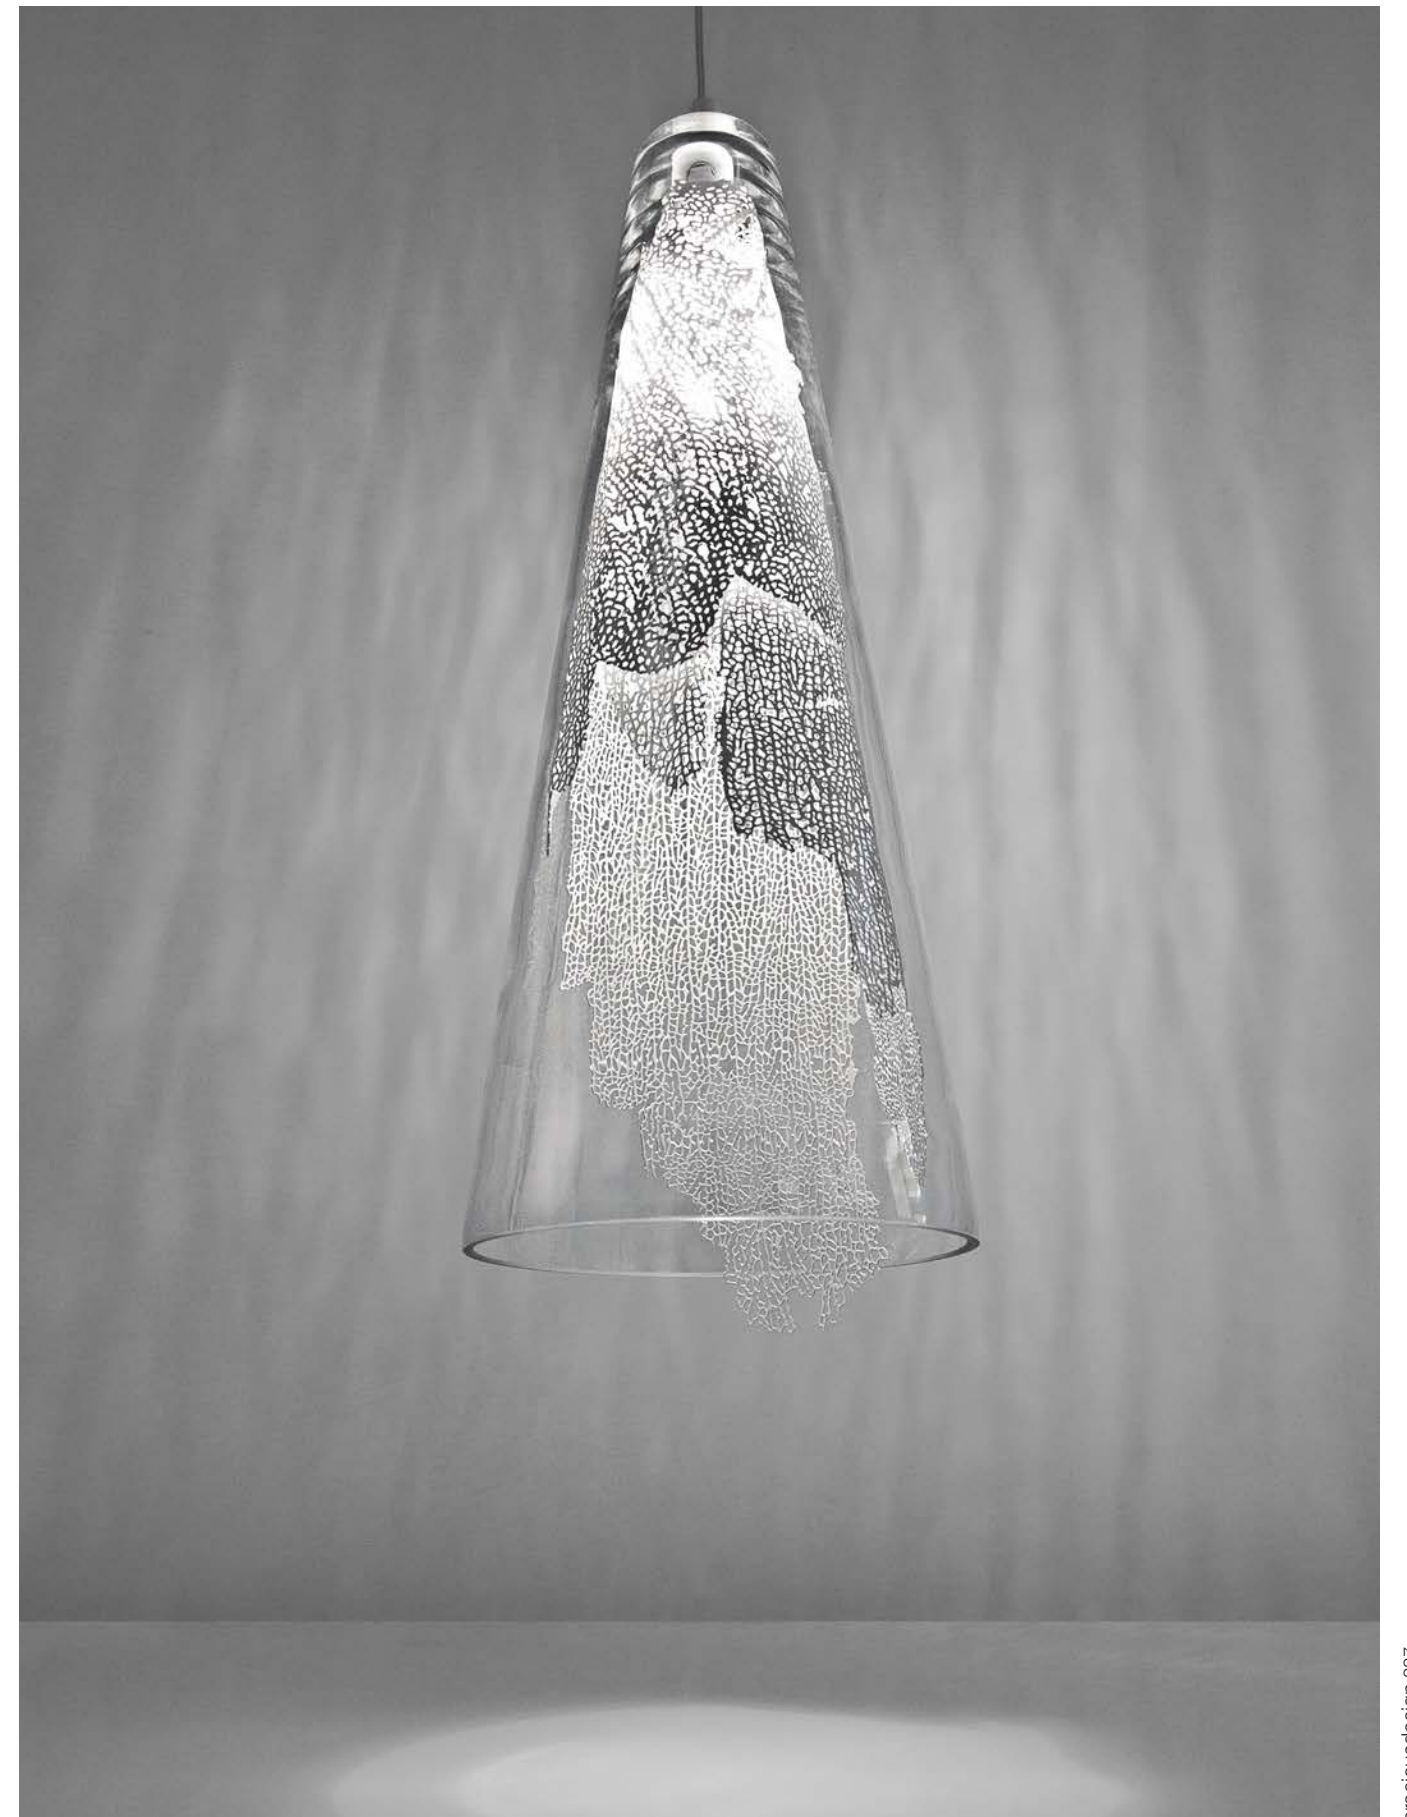

Frame, Nature's *Imprint.*

Capturing a moment in time, Frame features a metal coral leaf, enclosed inside a borosilicate glass preserving a delicate imprint of nature. Hidden inside is a single bulb which glows from within. Creating a stirring light that projects a dynamic shadow due to the permeable coral. Frame is available in white, red, gold plated or silver plated. Design Terzani Lab.

White and clear

LIGHT SOURCE		Q01S	Q02S	Q03S	LIGHT SOURCE		Q04A
230V	E14 LED	4W	4W	4W	230V	G9 LED	3,5W
	Dimmable	✓	✓	✓		Dimmable	✓
120V	E12 LED	4W	4W	4W	120V	G9 LED	4W
	Dimmable	✓	✓	✓		Dimmable	✓