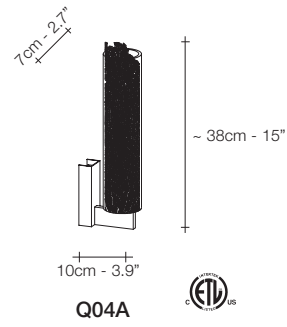

LIGHT SOURCE		Q01S	Q02S	Q03S	LIGHT SOURCE		Q04A
230V	E14 LED	4W	4W	4W	230V	G9 LED	3,5W
	Dimmable	✓	✓	✓		Dimmable	✓
120V	E12 LED	4W	4W	4W	120V	G9 LED	4W
	Dimmable	✓	✓	✓		Dimmable	✓